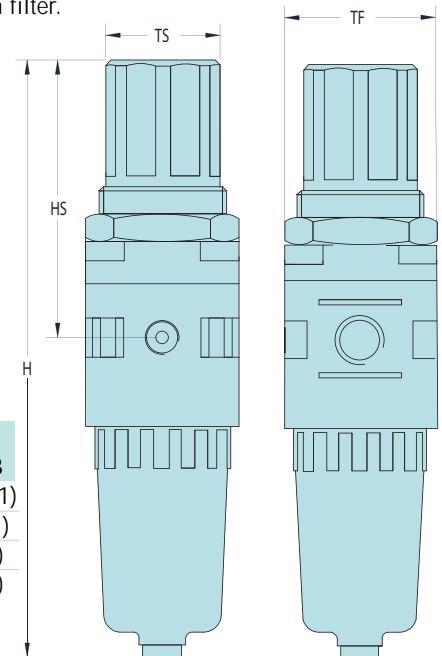

Stacking Filter-Regulator combinations provide air filtration and precise regulation in a single unit for easy mounting and installation where space is limited.

- Includes bracket and gauge (see Page 346 for dimensions).

**Regulating Range:** 7 to 100 psig on MMFRS-1N, 7 to 125 psig on all others. 30 and 60 psig ranges also available, add "-P30" or "-P60" to the end of the Part Number.

**Bowl:** Polycarbonate standard. Steel bowl shield provided on models indicated. Metal bowl with sight gauge also available, add "-M" to the Part Number.

**Filtration:** 25 micron filter standard. Add "-F5" to the end of the Part Number for an optional 5 micron filter.

	MMFRS-1N	MMFRS-2Q	MMFRS-3W	MMFRS-4Z	MMFRS-4A	MMFRS-5B
Dim.						
H	4.31 (109.5)	6.48 (164.6)	8.31 (211.0)	10.31 (261.9)	10.51 (267.0)	13.31 (338.1)
HS	1.99 (50.5)	3.07 (78.0)	3.64 (92.5)	4.41 (112.0)	4.49 (114.0)	4.57 (116.1)
TF	0.98 (24.9)	1.57 (39.9)	2.09 (53.1)	2.76 (70.1)	2.76 (70.1)	3.54 (89.9)
TS	1.10 (27.9)	1.34 (34.0)	1.37 (40.0)	2.13 (54.1)	2.13 (54.1)	2.13 (54.1)

\* Metal bowl standard